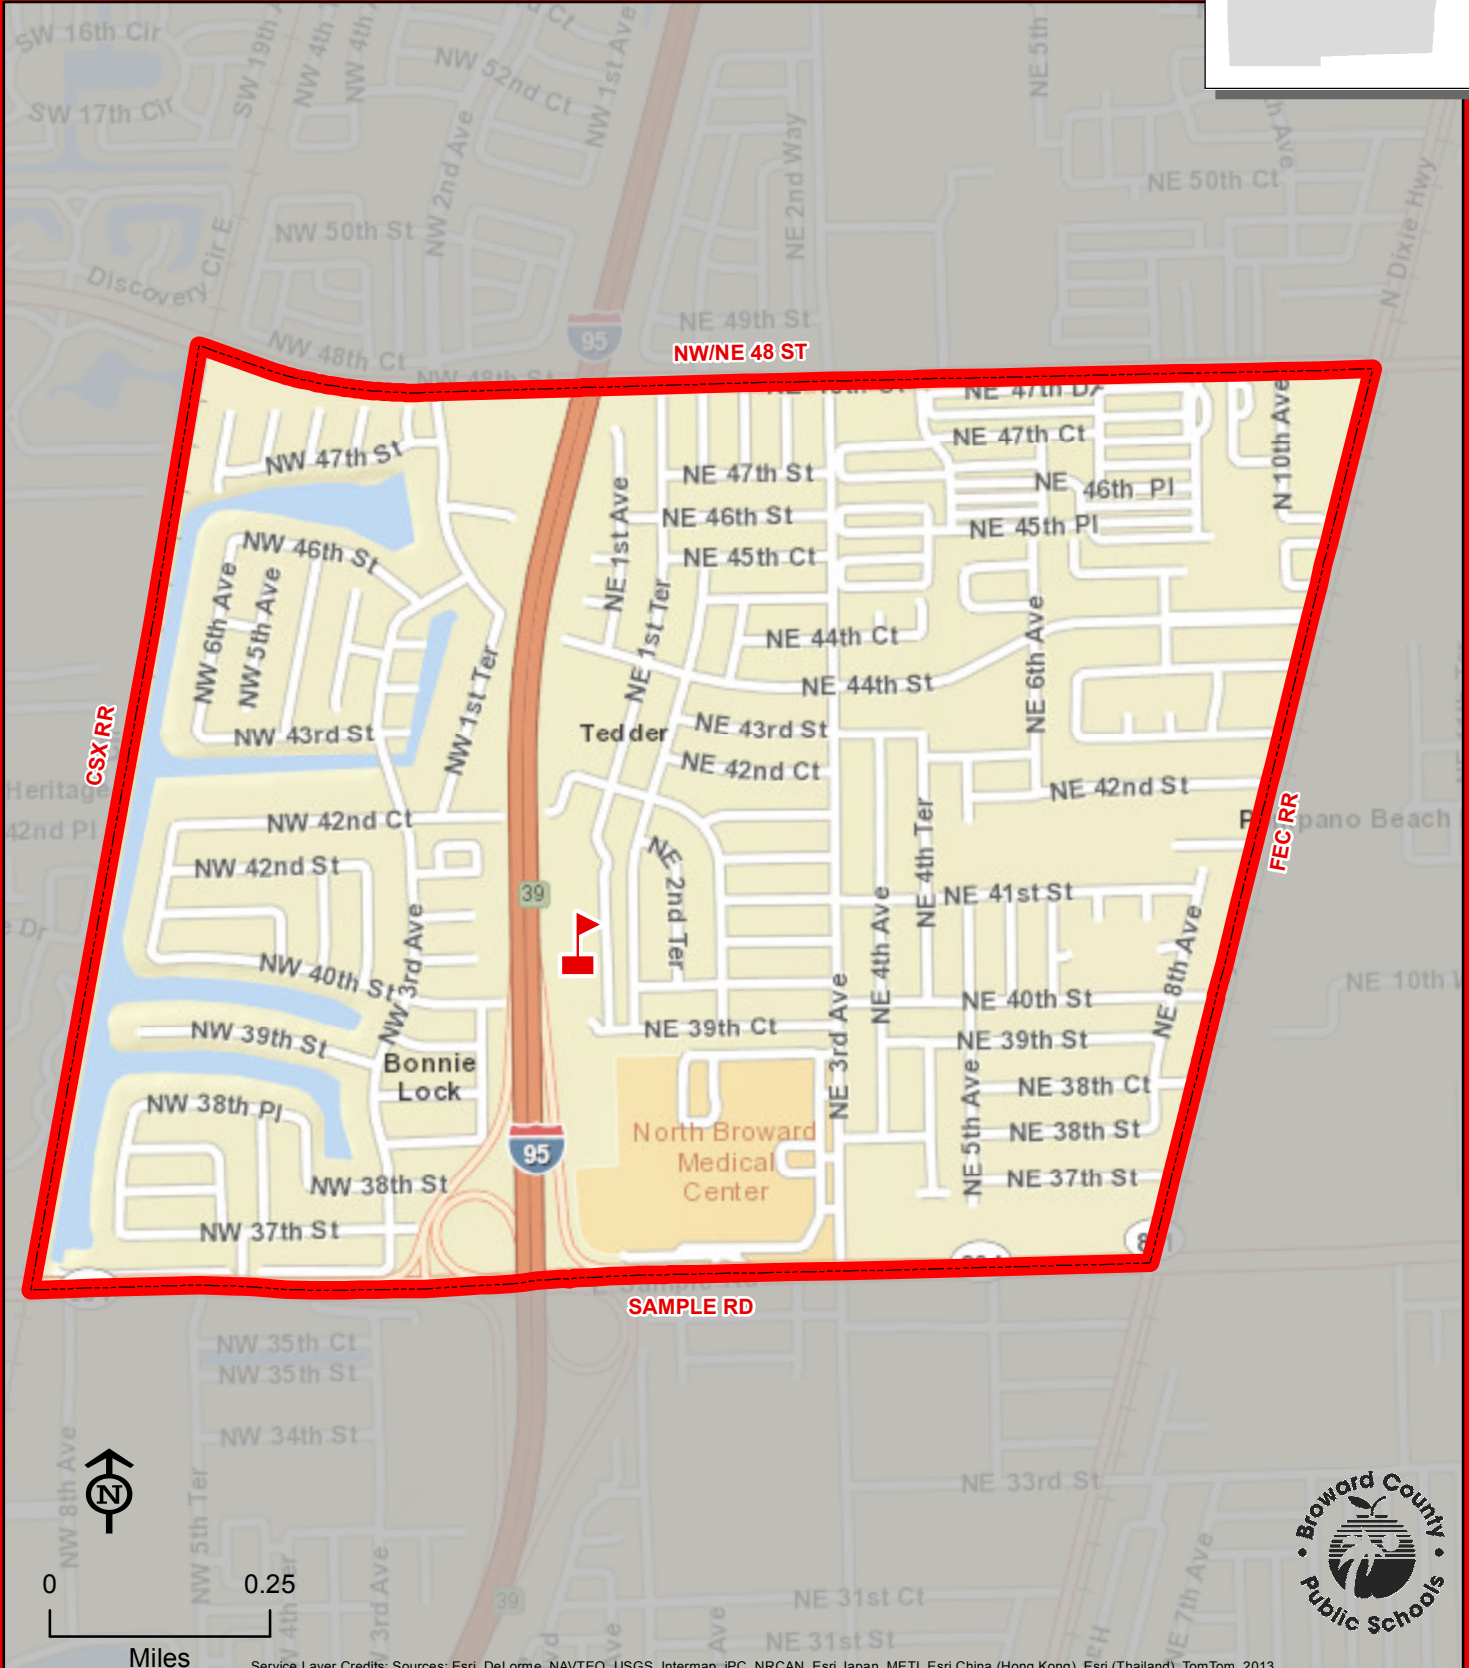

TEDDER ELEMENTARY SCHOOL

4157 NE 1 TERRACE
DEERFIELD BEACH, FLORIDA 33064
754-322-8650

TEDDER

THIS MAP IS FOR CONCEPTUAL PURPOSES ONLY AND SHOULD NOT BE USED FOR LEGAL BOUNDARY DETERMINATIONS